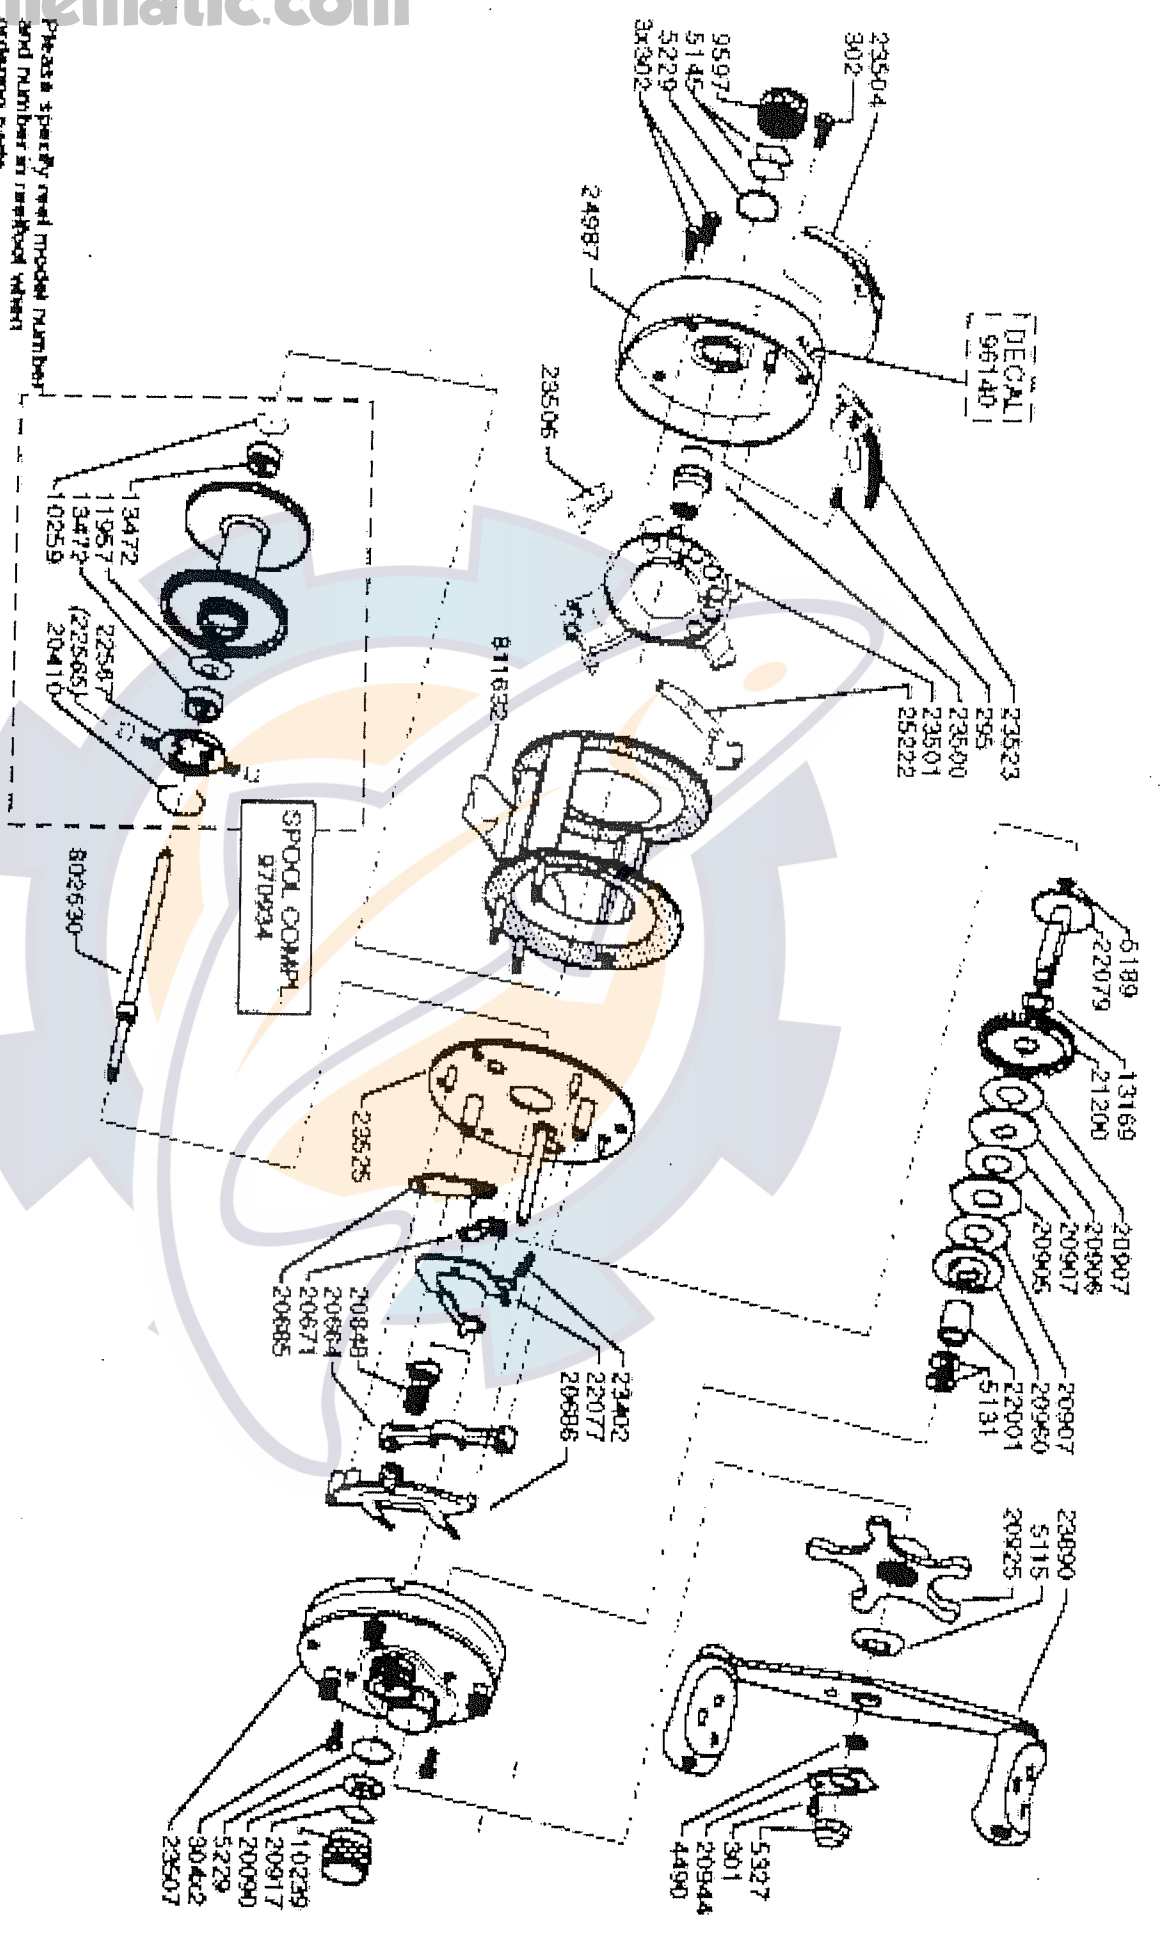

Please specify reel model number and number in parenthesis when ordering parts.

And detailing Ambassador bit and nut type each number belonging under different angles.

Ambassadeur 5500 C3 CT Mag Elite 09 00

901989 Green

94.12215-1